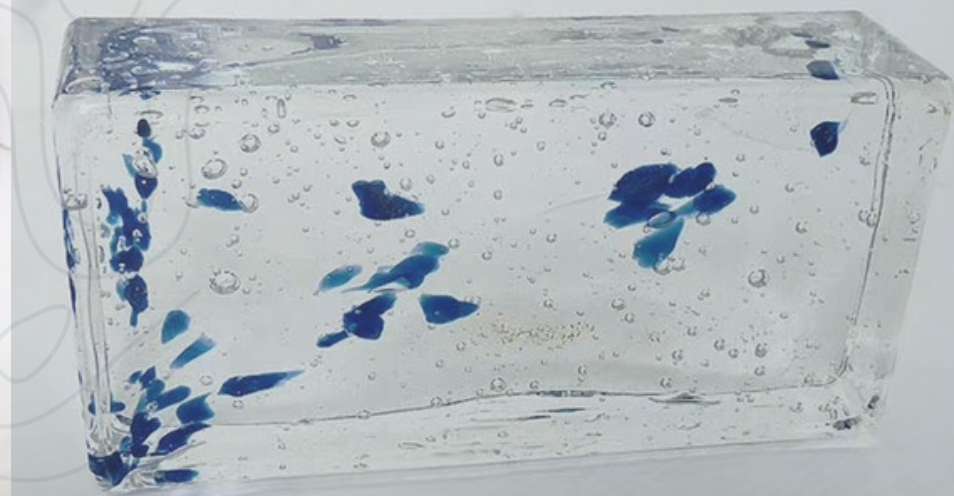

# Beauty Of Modern Glass

COLOR  
PALETTE

SHAPE

— TEXTURE

WE ARE DIFFERENT

YZ-042 200X200X15

YZ-043 200X200X15

YZ-044 200X200X15