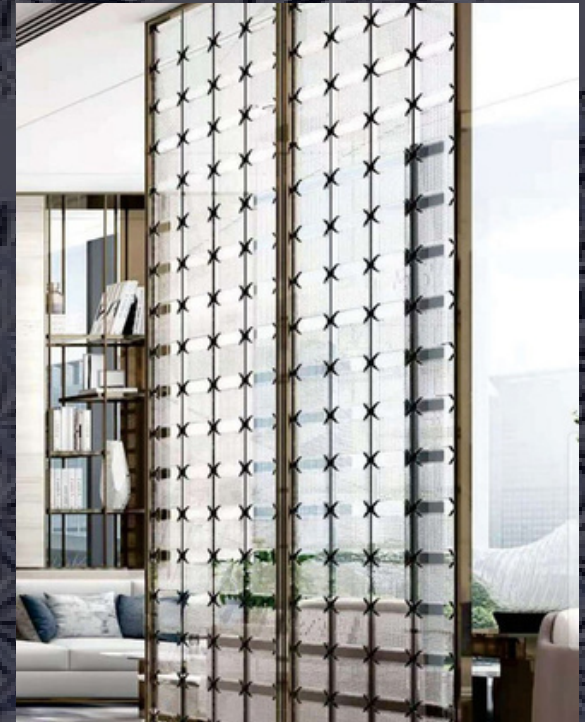

spiders Glass curtains