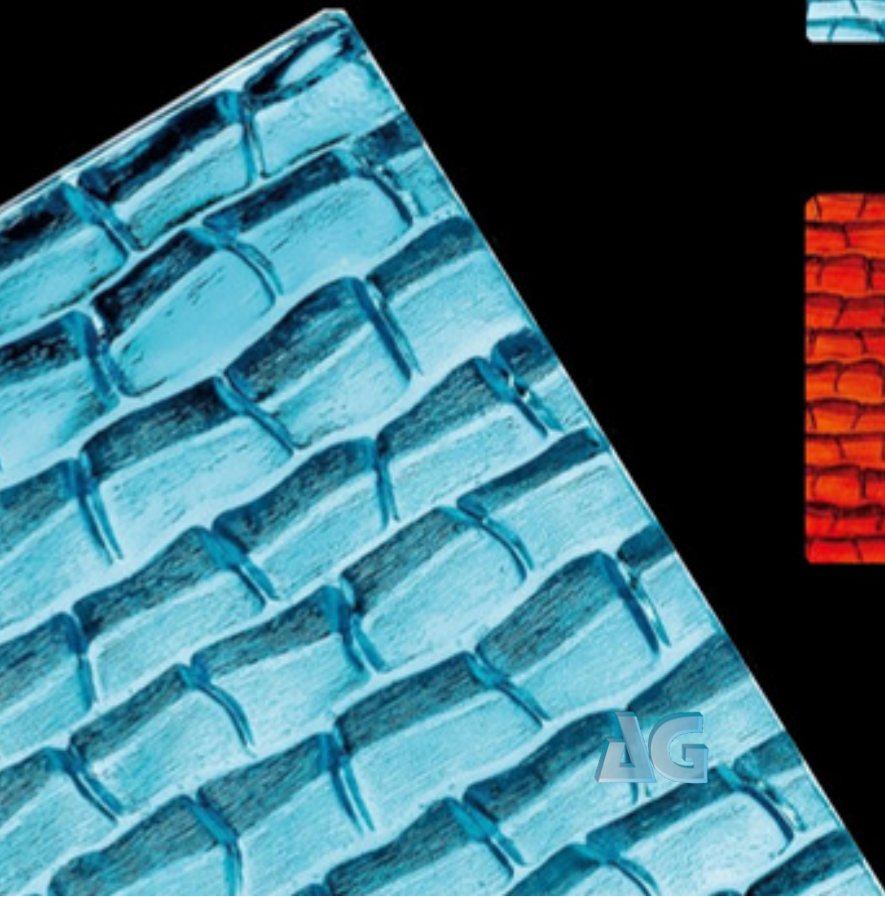

29mm

AG

AG

NEW COLLECTION  
INSPIRED BY NATURE.

AG

SOLED GLASS BLOCKS