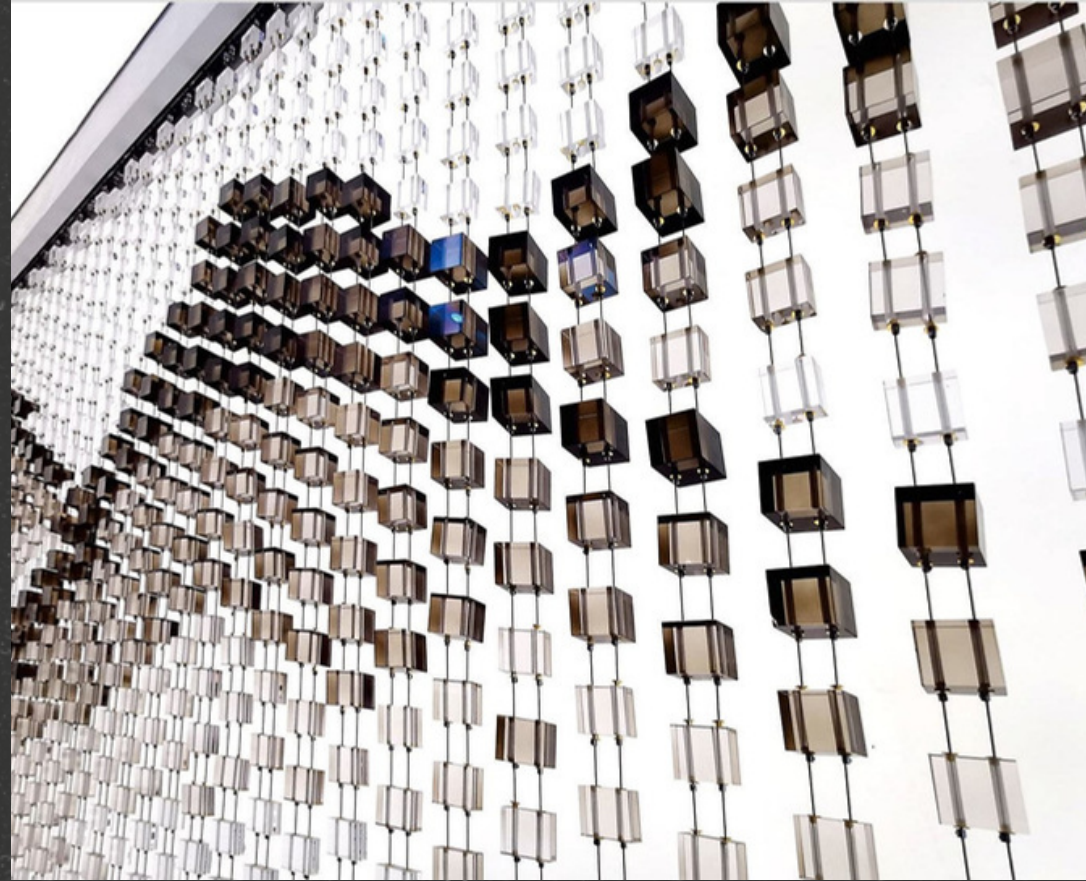

29mm

AG

AG

NEW COLLECTION  
INSPIRED BY NATURE.

AG

SOLED GLASS BLOCKS