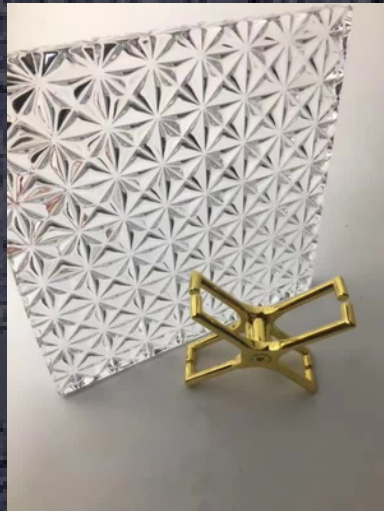

YZ-079

**AG**  
الزجاج العربي  
ARAB GLASS  
arabglass

230X125X8

OUR REALITY JUST DIFFERENT THAN OTHER

spiders Glass curtains