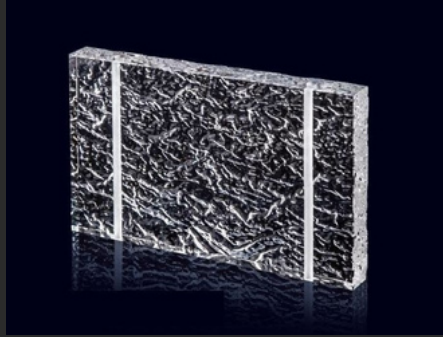

# Beauty Of Modern Glass

COLOR  
PALETTE

SHAPE

— TEXTURE

WE ARE DIFFERENT

YZ-042 200X200X15

YZ-043 200X200X15

YZ-044 200X200X15

YZ-045 200X200X15

YZ-046 300X200X20 200X200X20

YZ-047 300X200X20 200X200X20

*There is no End*

DECEMBER  
/ 22

We Leave  
Our Mark

25mm

68mm