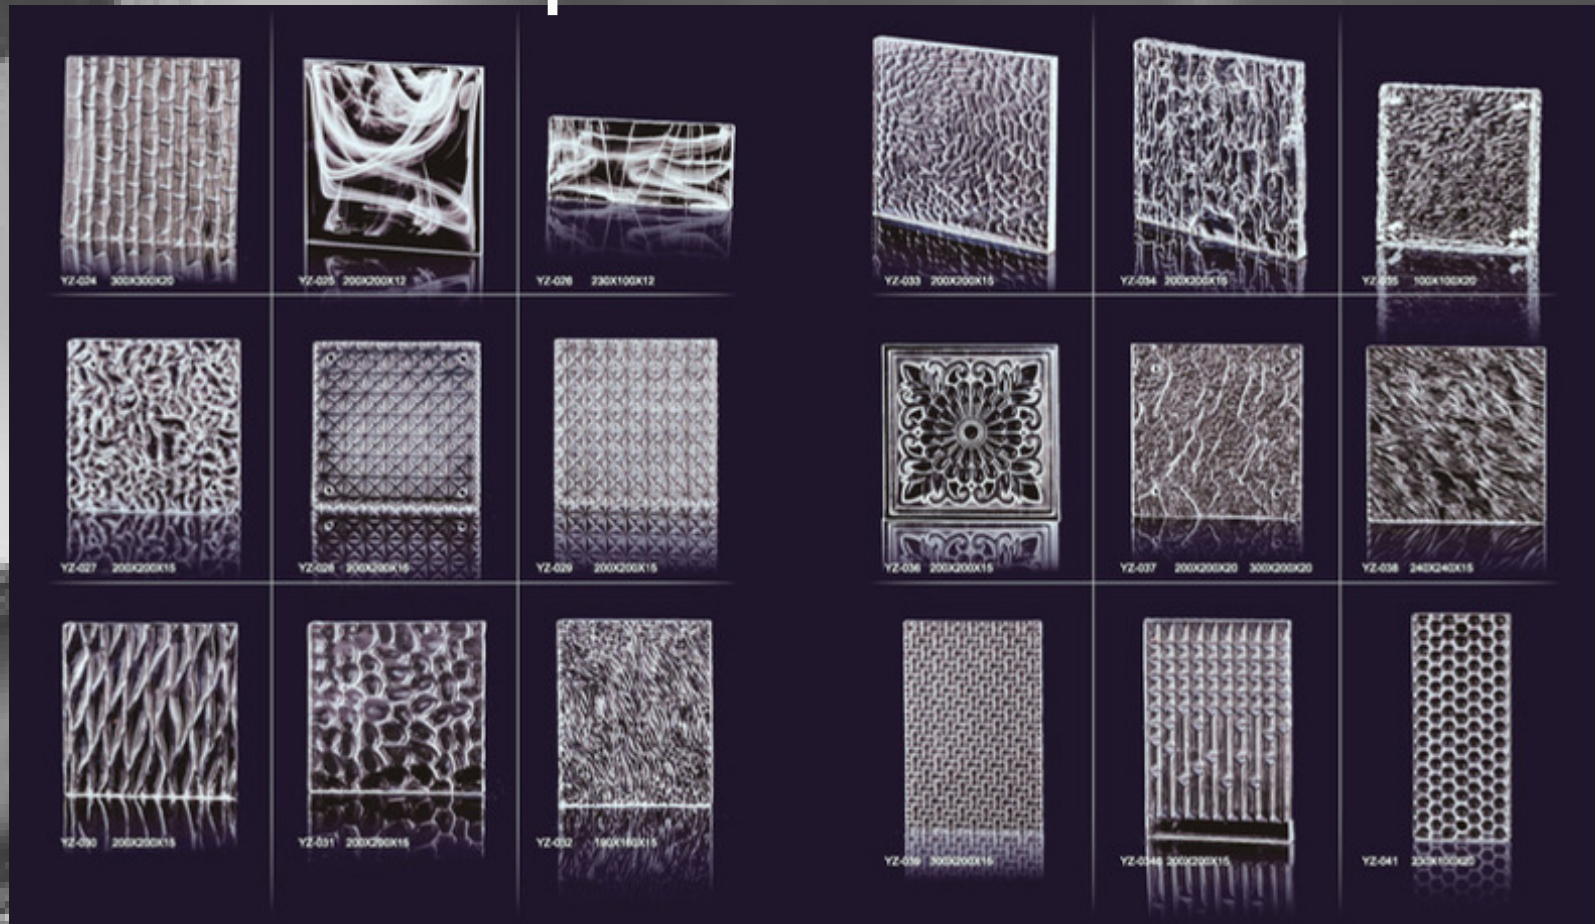

Multiple choices

ARAB GLASS