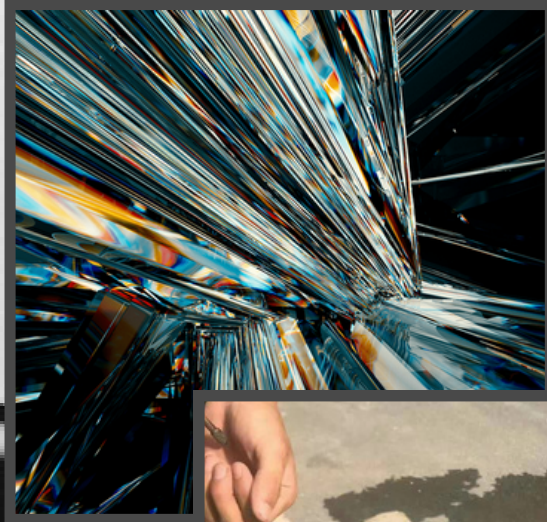

CONTACTS

SAUDI ARABIA - JEDDAH

WhatsApp : +966 504 595 119

info@arabglass.com.sa

aziz@arabglass.com.sa

ARAB GLASS

*Make Your Dreams
Happened*