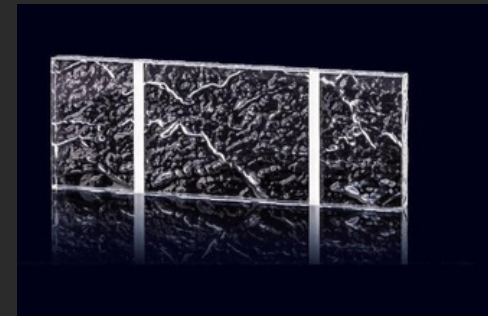

# Beauty Of Modern Glass

COLOR  
PALETTE

SHAPE

— TEXTURE

WE ARE DIFFERENT

YZ-042 200X200X15

YZ-043 200X200X15

YZ-044 200X200X15

YZ-045 200X200X15

YZ-046 300X200X20 200X200X20

YZ-047 300X200X20 200X200X20

*There is no End*

DECEMBER  
/ 22

We Leave  
Our Mark

25mm

68mm