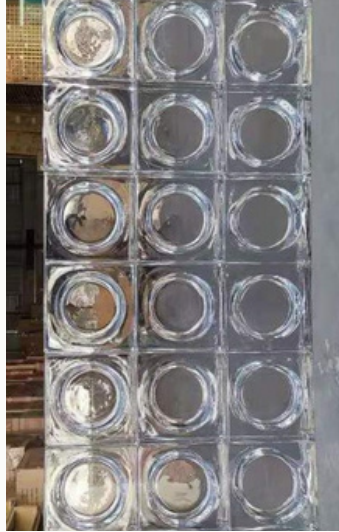

# Beauty Of Modern Glass

COLOR  
PALETTE

SHAPE

— TEXTURE

WE ARE DIFFERENT

YZ-042 200X200X15

YZ-043 200X200X15

YZ-044 200X200X15

YZ-045 200X200X15

YZ-046 300X200X20 200X200X20

YZ-047 300X200X20 200X200X20

*There is no End*

DECEMBER  
/ 22

We Leave  
Our Mark

25mm

68mm